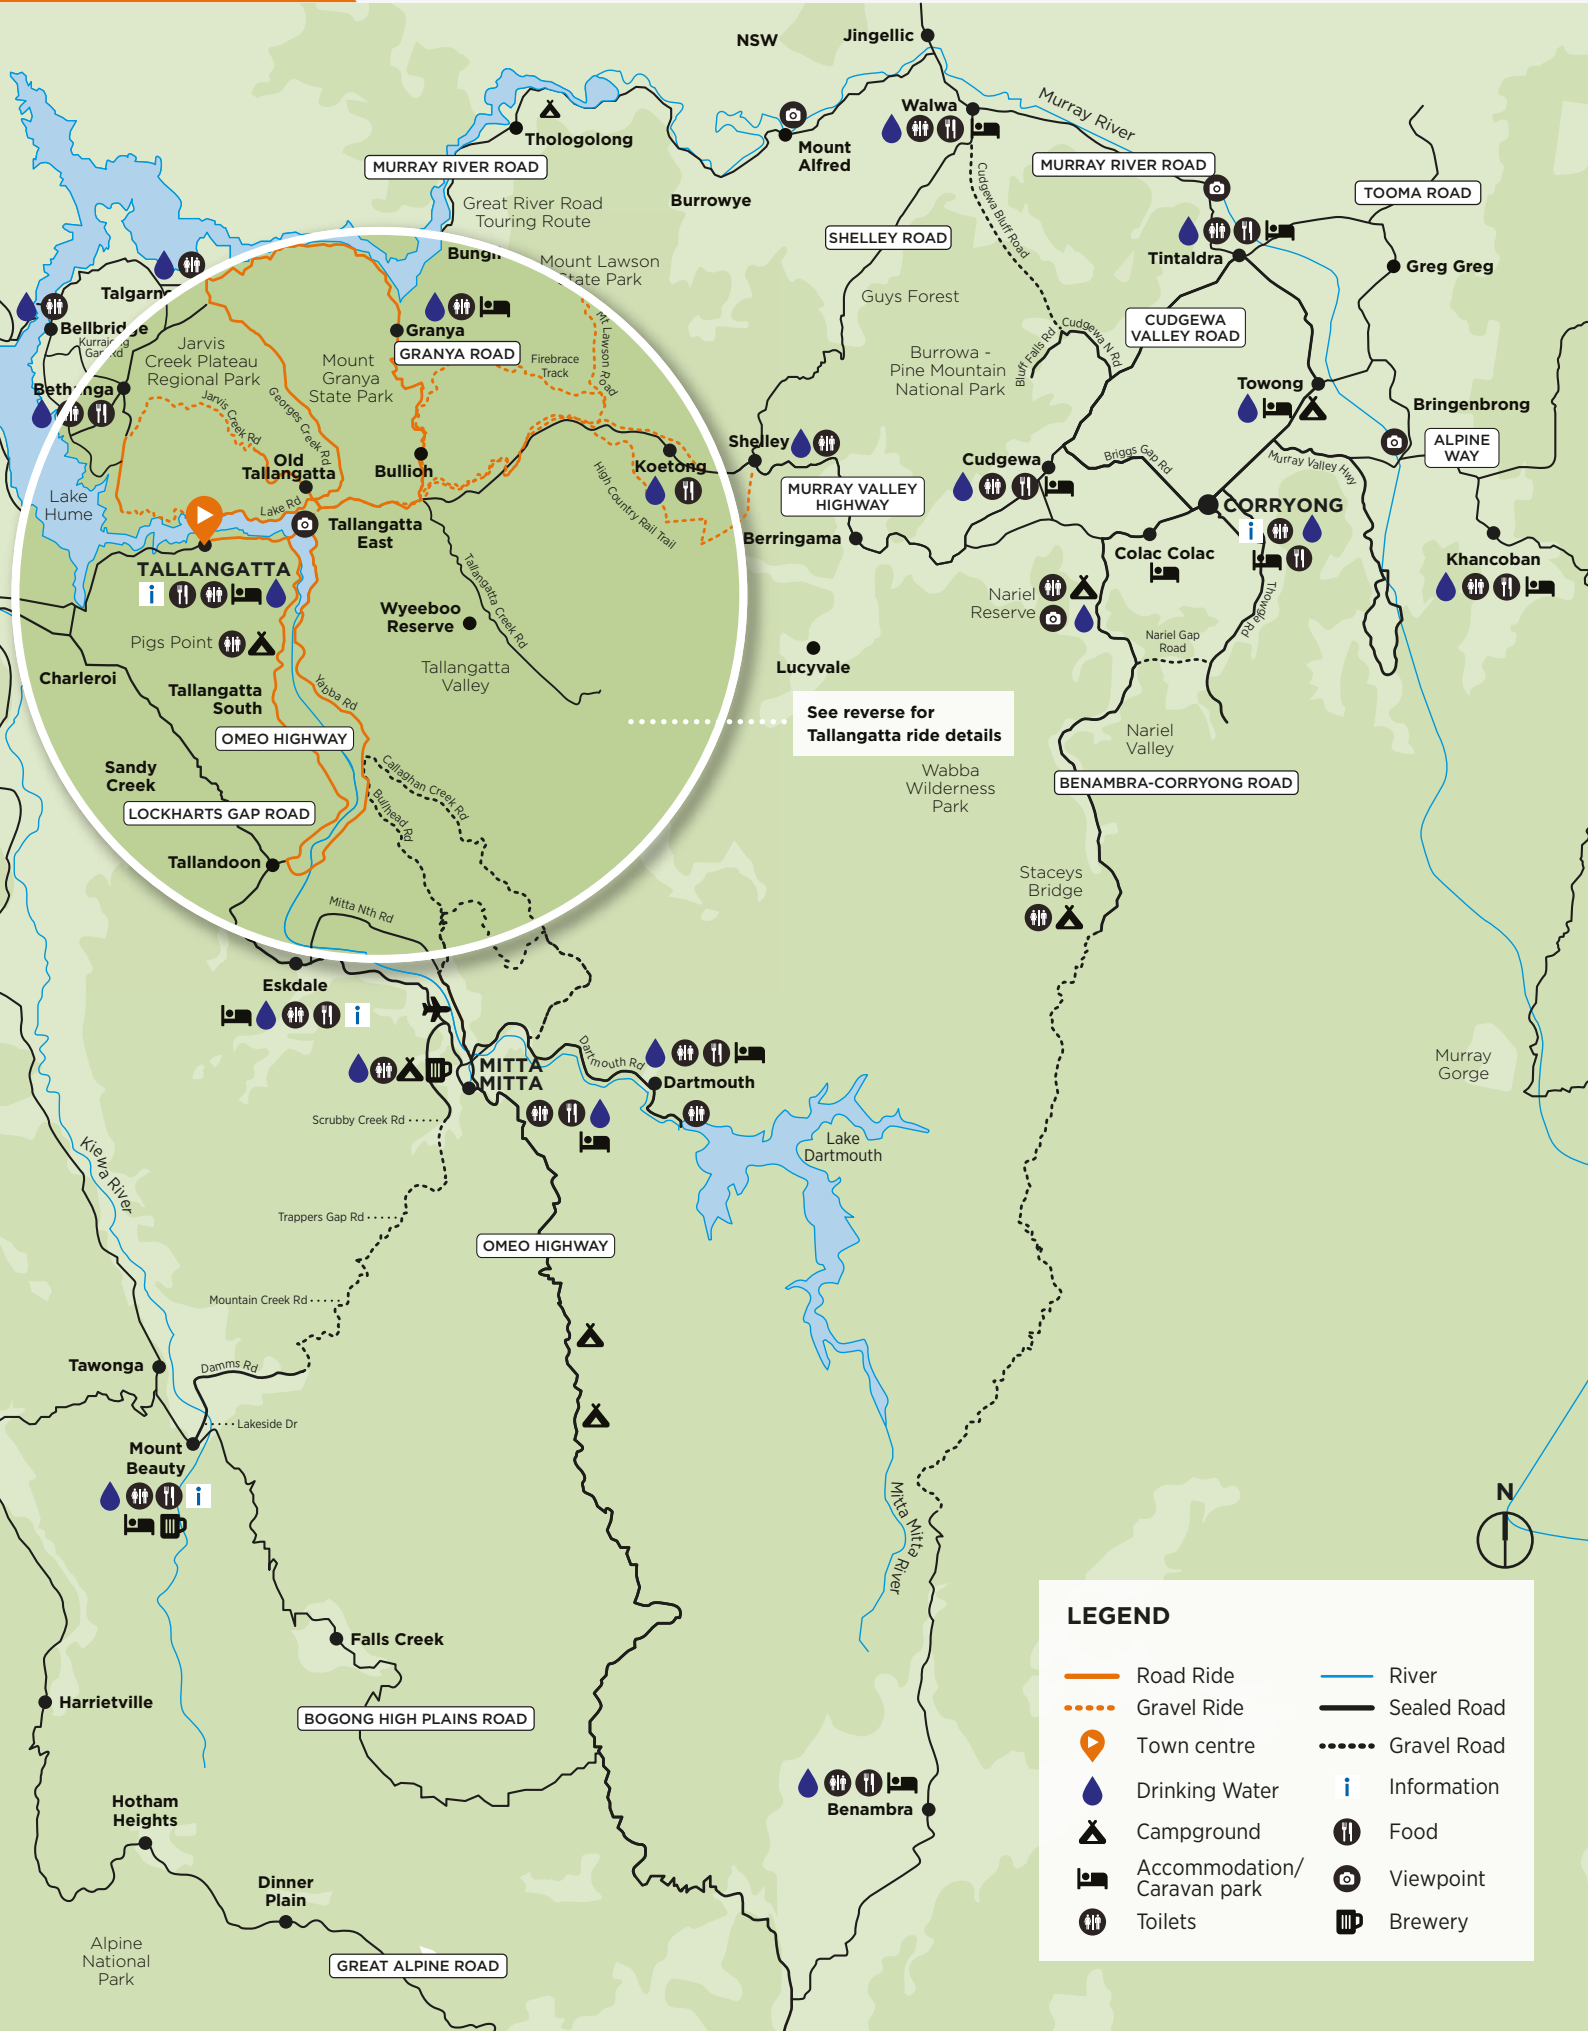

LEGEND

- Road Ride
- Gravel Ride
- River
- Drinking Water
- Campground
- Accommodation/Caravan park
- Toilets
- Town centre
- Information
- Food
- Viewpoint

Route	Distance	Elevation	Difficulty	Surface
1 Shelley to Tallangatta	47km	154m	Intermediate	Gravel Rail Trail
2 Lake Road Loop	60km	867m	Intermediate	Gravel mixed
3 Yabba Road	70.8	514m	Intermediate	Road
4 Firebrace Track	44.7km	925m	Advanced	Gravel fire road
5 Granya Loop	80km	1036m	Advanced	Road mixed

LEGEND

- Road Ride
- - - Gravel Ride
- Town centre
- Drinking Water
- Campground
- Accommodation/Caravan park
- Toilets
- River
- Sealed Road
- - - Gravel Road
- Information
- Food
- Viewpoint
- Brewery